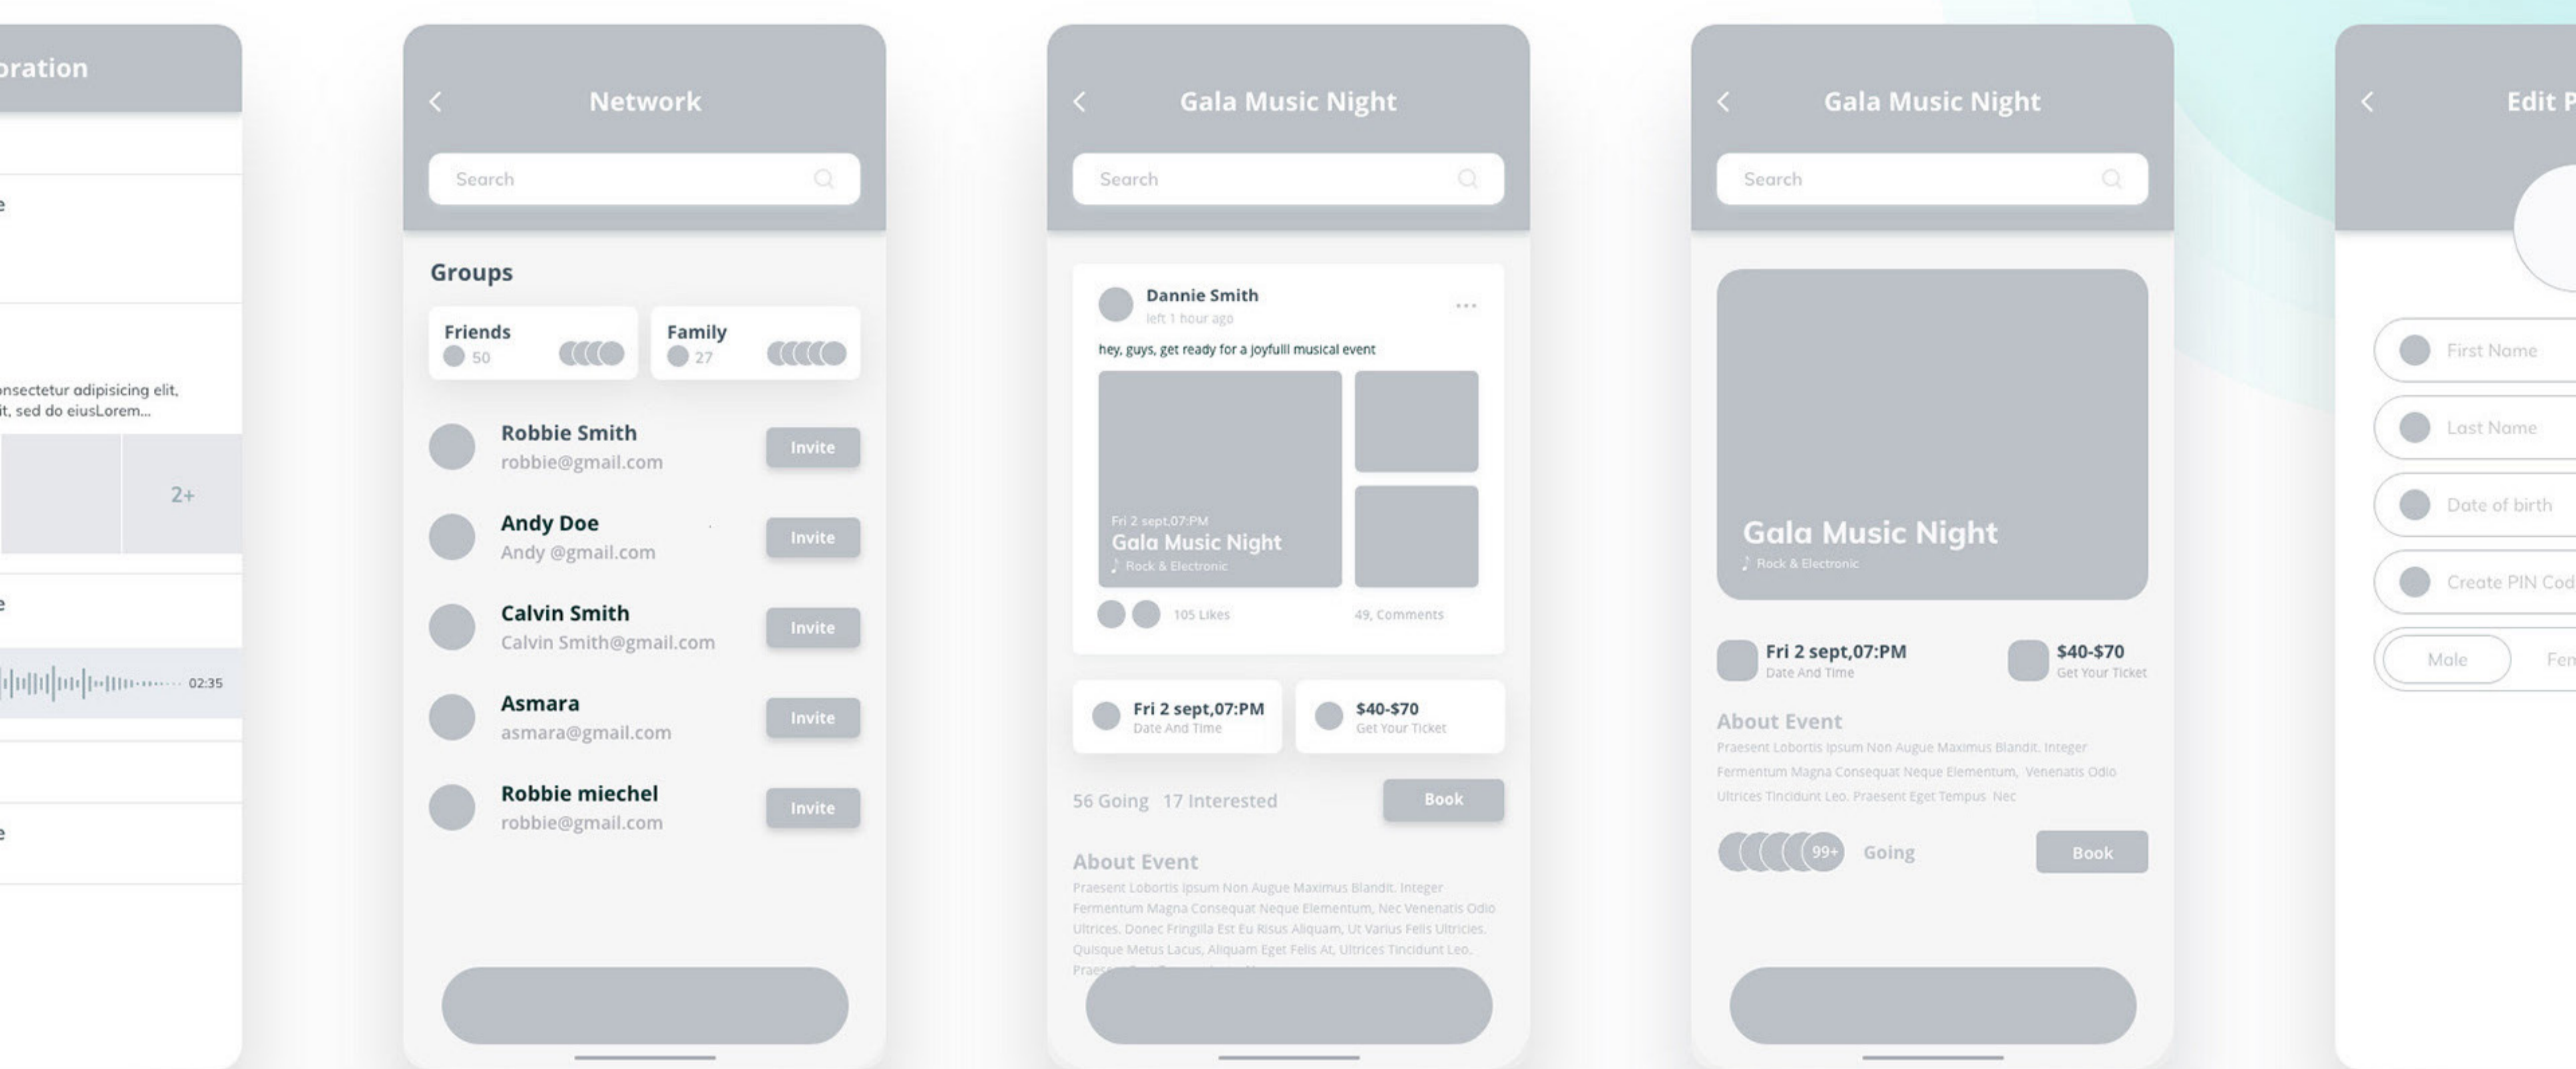

# EventShare

Manage Events, Share And Collaborate Enjoy Together

## The Challenge For Me

The first challenge to redesign this app is to cater a very large scale of target audience (16-50+), so for achieving this goal I need to stick with very subtle colors and try to design every screen as minimal as possible. Large and Clear CTAs was essential for driving the perfect user experience. And lots of other challenges.

## Wireframe

## Design System