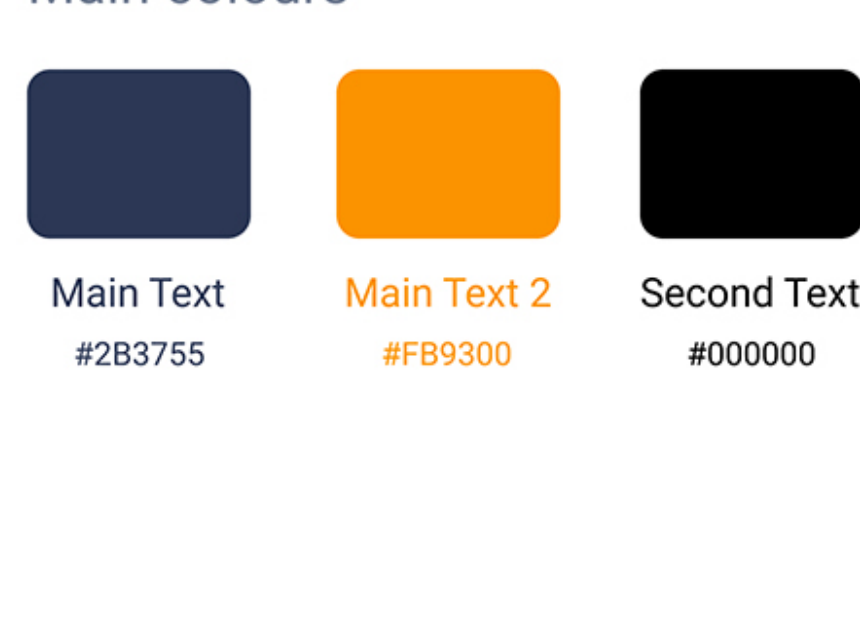

Style Guide

Color Palette

Typography

Poppins is characterized by friendly and open curves. This provides a more natural reading rhythm, which is more common in humanist and serif fonts.

Title	Inter - Black 24pt / #484F5C	Body	Inter - Regular 16pt / #6E7A90
Headline	Inter - Bold 18pt / #484F5C	Description	Inter - Regular 14pt / #484F5C
Subhead	Inter - Medium 20pt / #484F5C	Additional	Inter - Regular 12pt / #484F5C
Smaller	Inter - Medium 16pt / #6E7A90	Footnote	Inter - Regular 10pt / #6E7A90