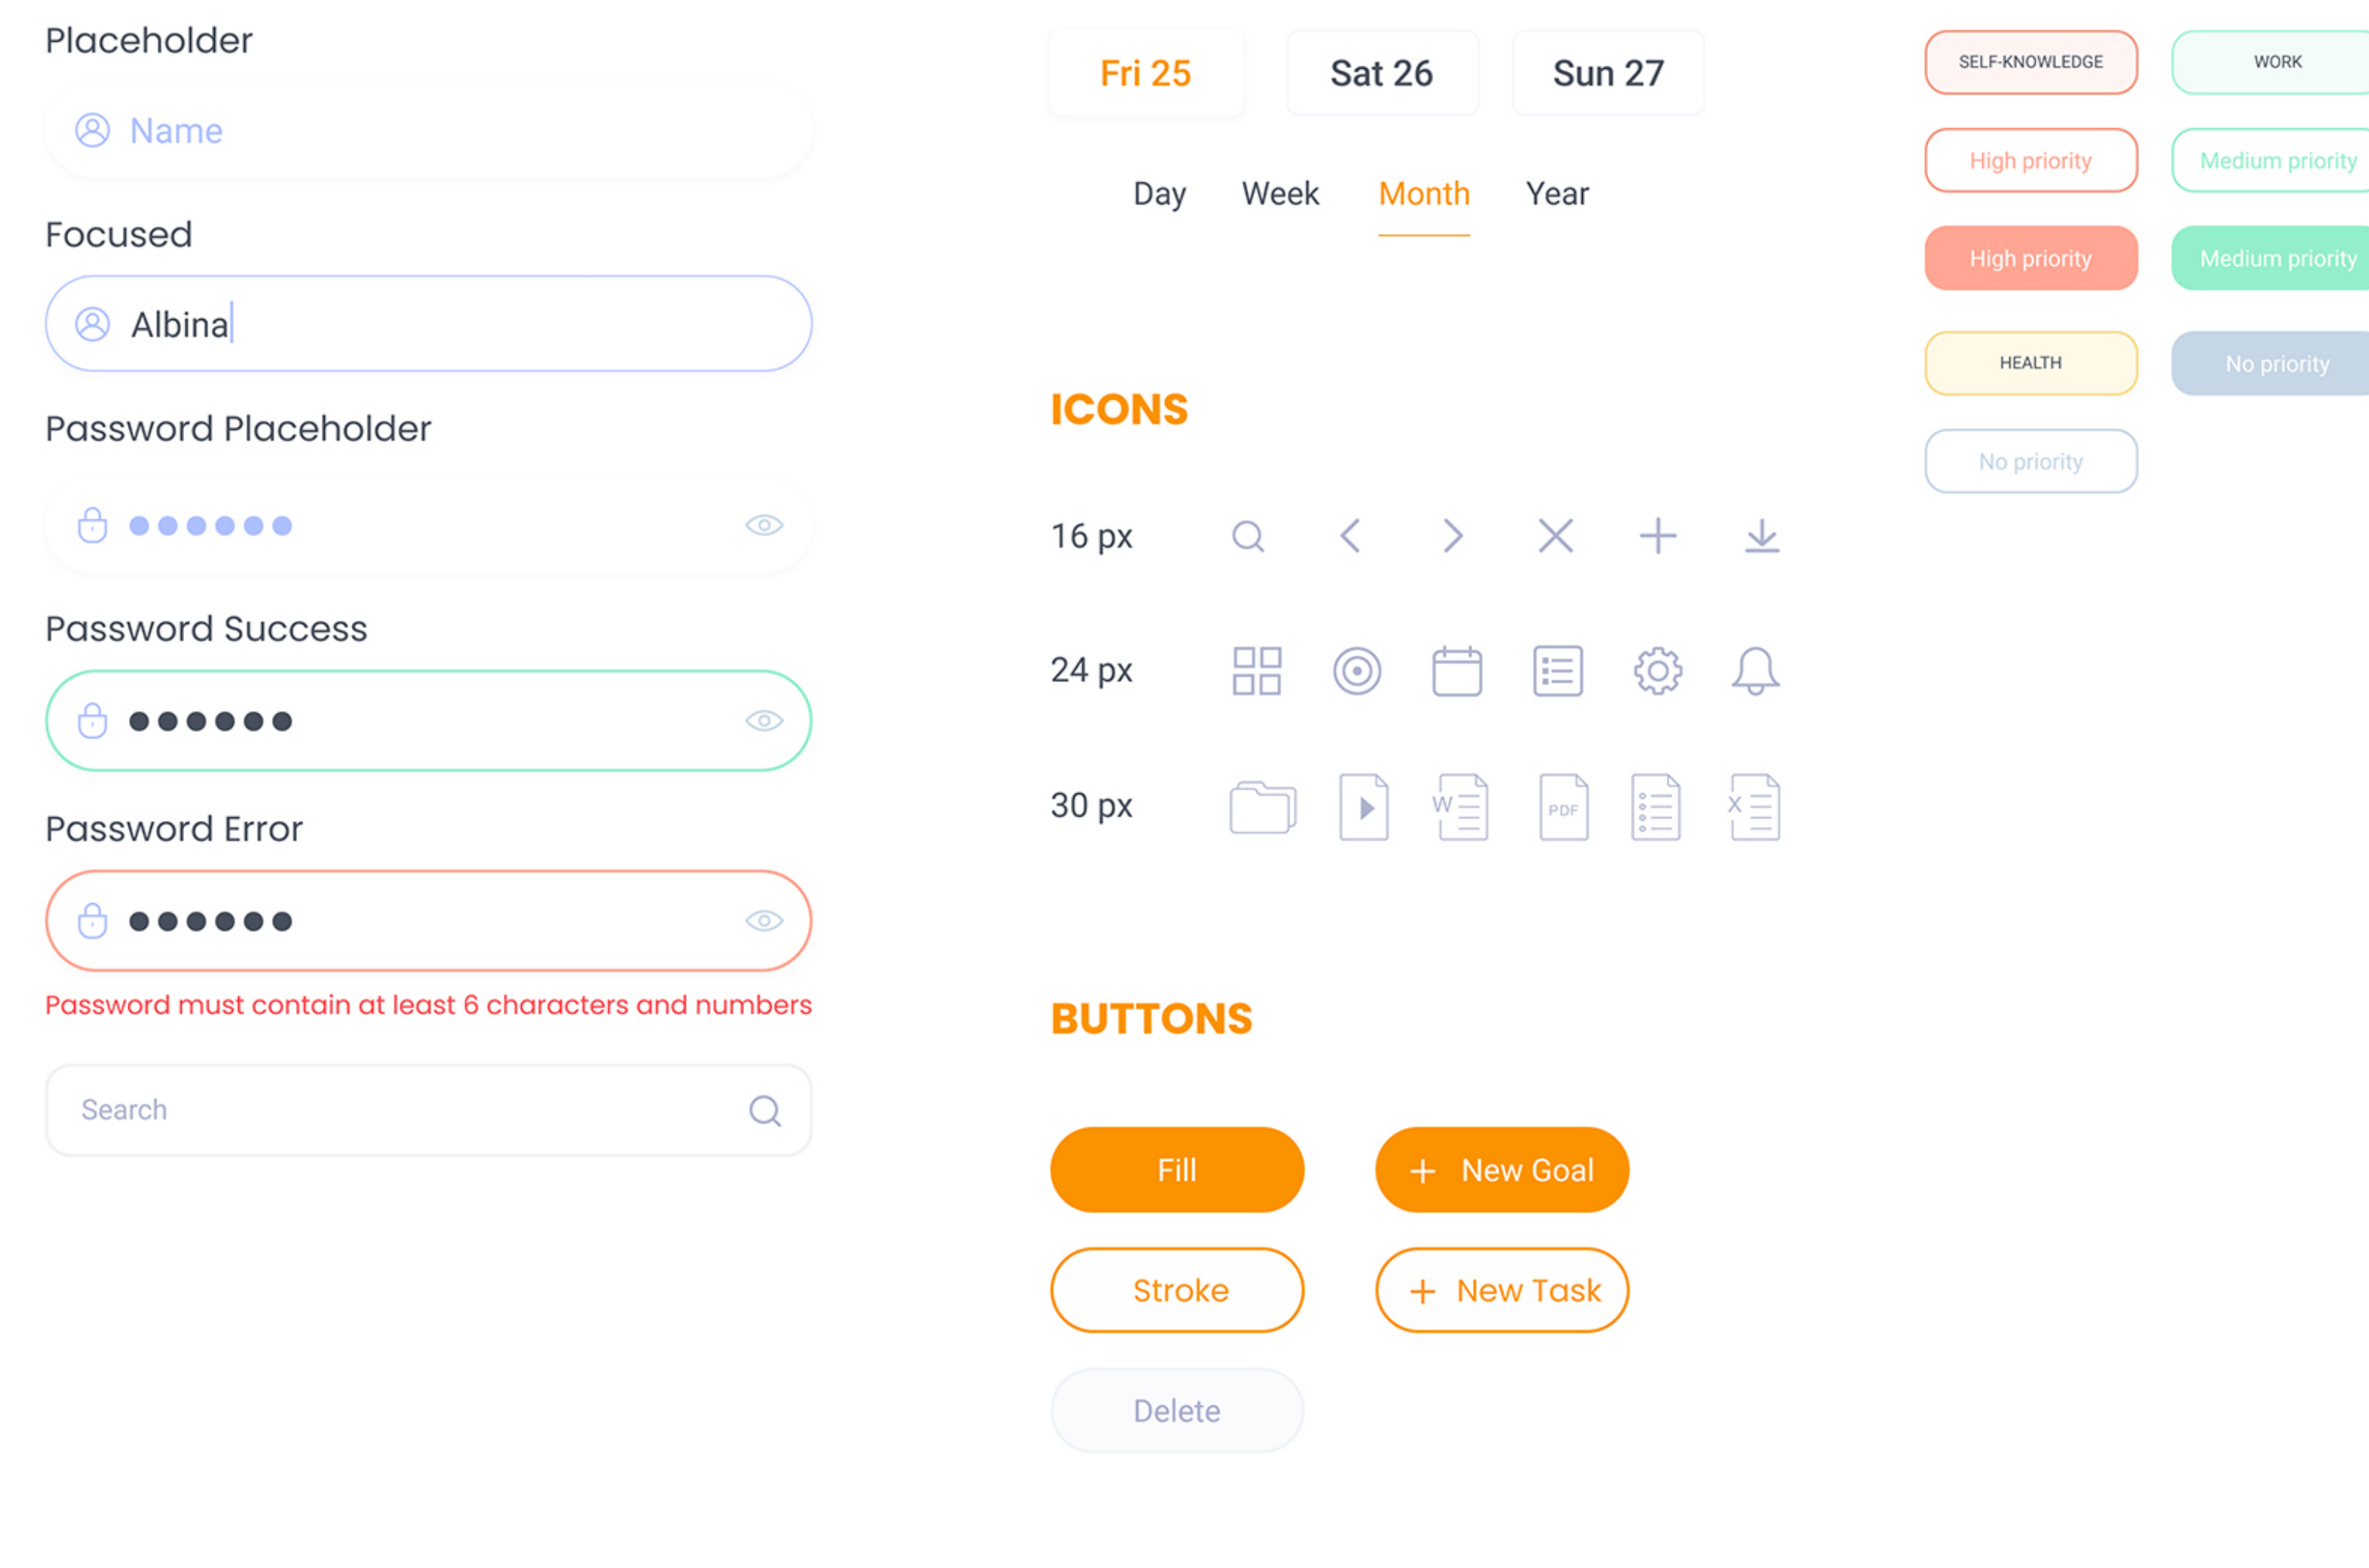

Style Guide

Color Palette

Typography

Poppins is characterized by friendly and open curves. This provides a more natural reading rhythm, which is more common in humanist and serif fonts.

Title	Inter - Black 24pt / #484F5C	Body	Inter - Regular 16pt / #6E7A90
Headline	Inter - Bold 18pt / #484F5C	Description	Inter - Regular 14pt / #484F5C
Subhead	Inter - Medium 20pt / #484F5C	Additional	Inter - Regular 12pt / #484F5C
Smaller	Inter - Medium 16pt / #6E7A90	Footnote	Inter - Regular 10pt / #6E7A90

UI Elements

UI elements are first things that user sees and interacts with them in any application or website. It's important to keep UI elements organized, simplifying the process of designing.

Your order has been confirmed!

Estimated delivery time
30 - 40 min

Order details		Print Receipt
Order number:	#987484564	
Date:	November 3, 2022	
Payment method:	Visa card ending in 4321	
2 x Broast	\$230	
1 x Club Sandwich	\$180	
1 x Lounge Burger	\$250	
2 x Coca-Cola	\$20	