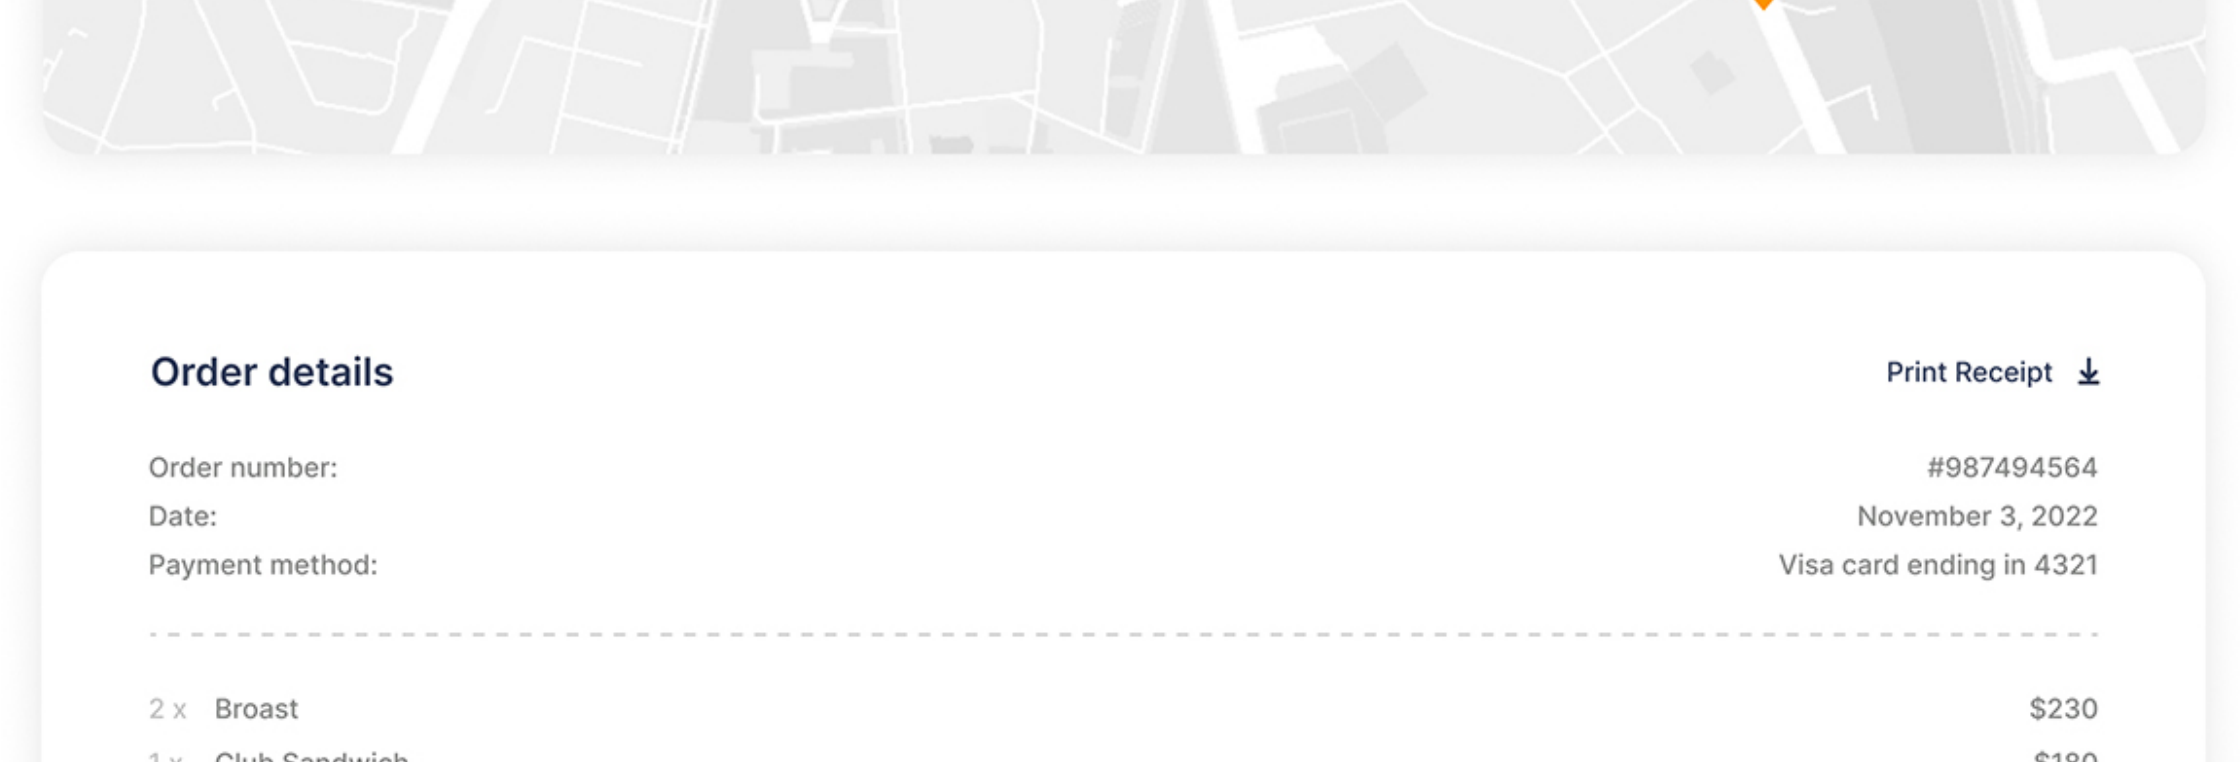

Style Guide

Color Palette

Typography

Poppins is characterized by friendly and open curves. This provides a more natural reading rhythm, which is more common in humanist and serif fonts.

Title	Inter - Black 24pt / #484F5C	Body	Inter - Regular 16pt / #6E7A90
Headline	Inter - Bold 18pt / #484F5C	Description	Inter - Regular 14pt / #484F5C
Subhead	Inter - Medium 20pt / #484F5C	Additional	Inter - Regular 12pt / #484F5C
Smaller	Inter - Medium 16pt / #6E7A90	Footnote	Inter - Regular 10pt / #6E7A90

Estimated delivery time
30 - 40 min

Order details		Print Receipt
Order number:	#987484564	
Date:	November 3, 2022	
Payment method:	Visa card ending in 4321	
2 x Broast	\$230	
1 x Club Sandwich	\$180	
1 x Lounge Burger	\$250	
2 x Coca-Cola	\$20	